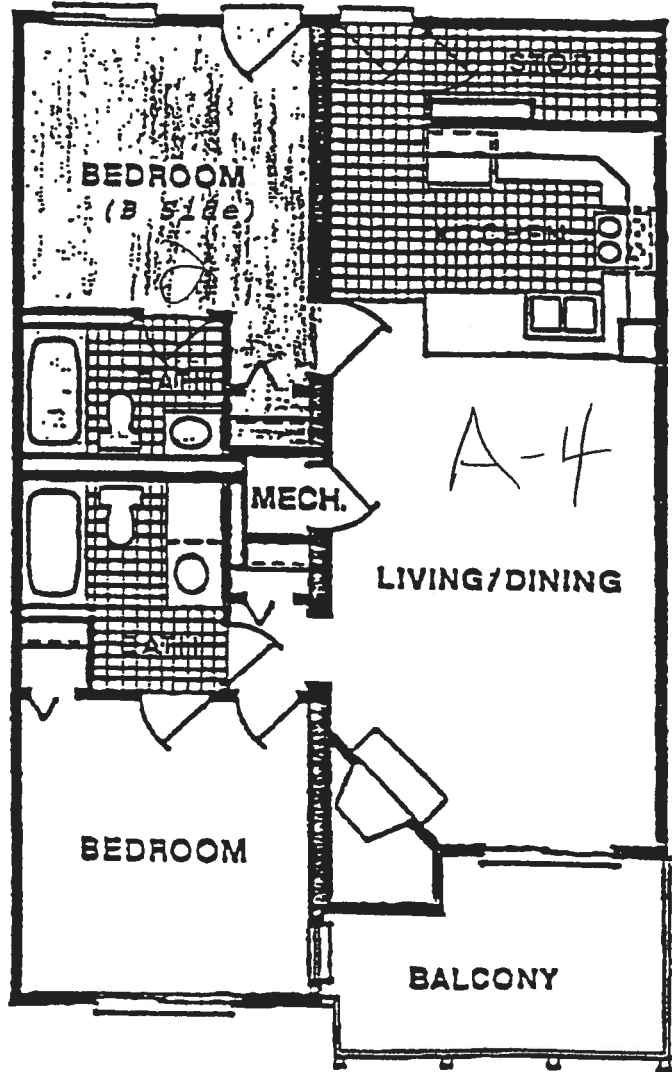

PHASE 5C FLOOR PLAN

81287P130

Entrance

UNITS 4204AB through 4208AB

# FLOOR PLAN

1/8" = 1'-0"

EAGLE TRACE  
AT KILLY COURT

Total Square Footage Including Balcony - 1068