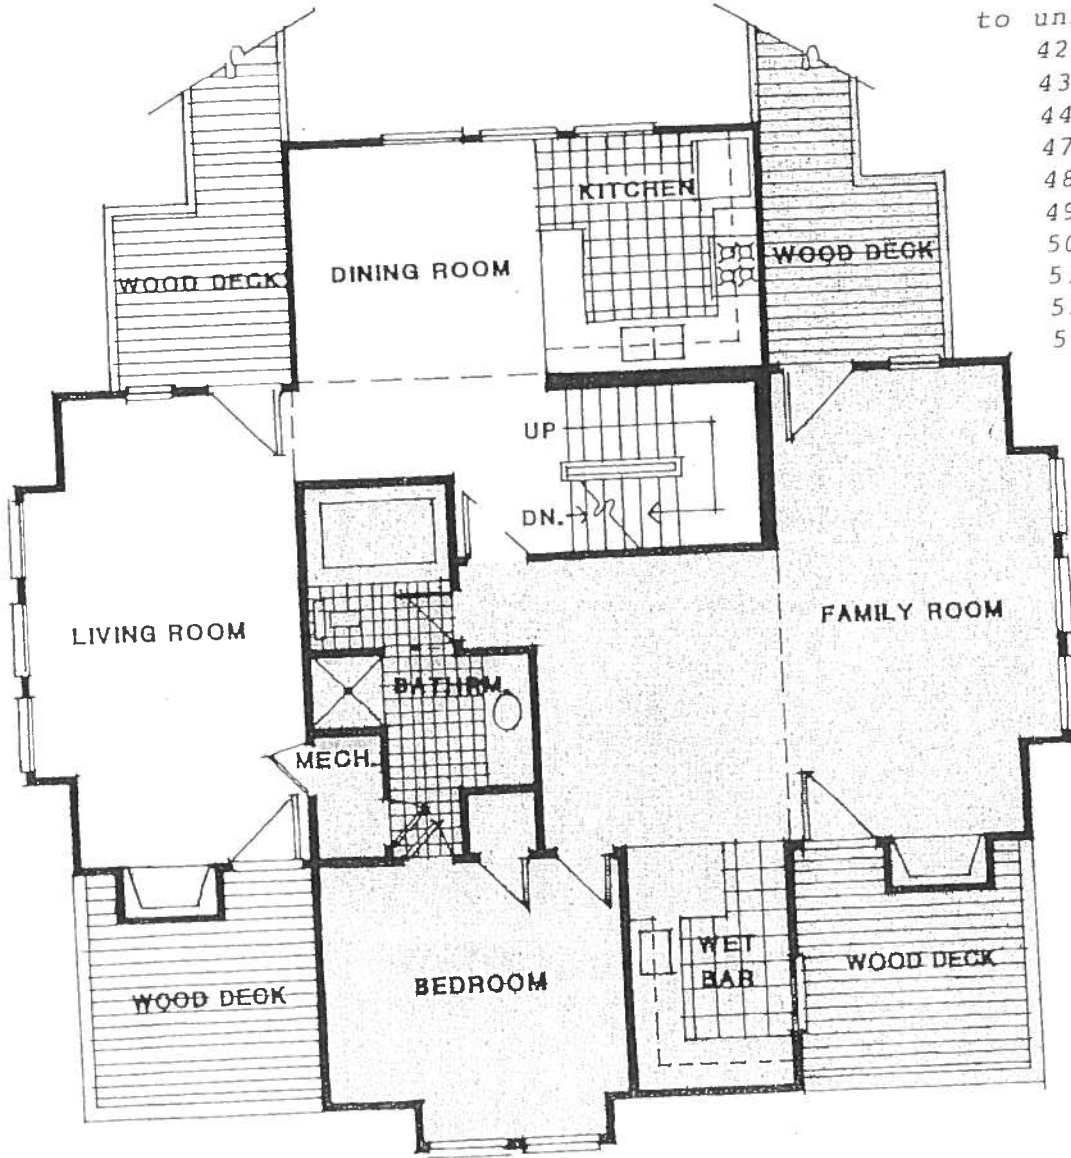

This plan applies  
to units:

- 42AB
- 43AB
- 44AB
- 47AB
- 48AB
- 49AB
- 50AB
- 51AB
- 52AB
- 53AB

## First Floor Plan

SCALE: 1/8 : 1'

# MASSANUTTEN LUXURY PEDESTAL PHASE B (II)

Total Square Footage

2078.0 (A side-1184)  
(B side- 894)