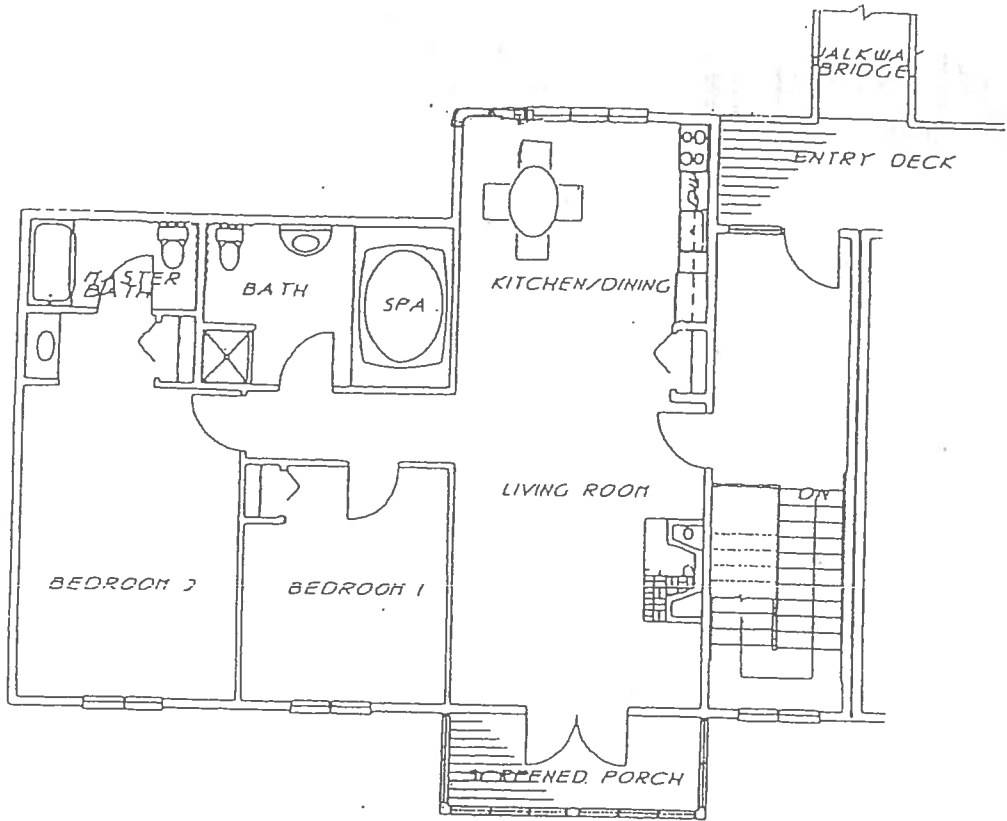

Time-Share

Unit #

203 thru 216

219 thru 222

232 thru 235

241 thru 245

Summit
and
Sunrise
units

UPPER LEVEL FLOOR PLAN

Exhibit "B"

The "Sunrise" Time-Share Unit
and the

"Summit Time-Share Unit

Page 2 of 2

LOWER LEVEL FLOOR PLAN

THE SUMMIT AT MASSANUTTEN

SQUARE FOOTAGE:	UPPER LEVEL	1244 S.F.
	LOWER LEVEL	1236 S.F.
	TOTAL	2480 S.F.