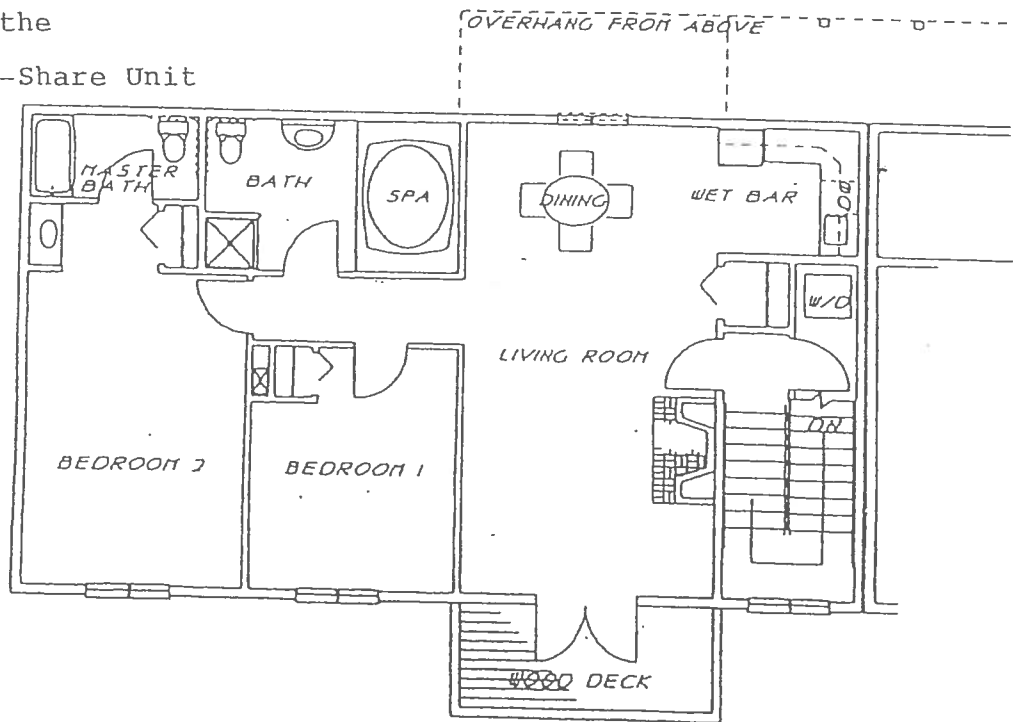

Time-Share

Unit #

203 thru 216

219 thru 222

232 thru 235

241 thru 245

Summit
and
Sunrise
units

UPPER LEVEL FLOOR PLAN

Exhibit "B"

The "Sunrise" Time-Share Unit
and the

"Summit Time-Share Unit

Page 2 of 2

LOWER LEVEL FLOOR PLAN

THE SUMMIT AT MASSANUTTEN

SQUARE FOOTAGE:	UPPER LEVEL	1244 S.F.
	LOWER LEVEL	1236 S.F.
	TOTAL	2480 S.F.