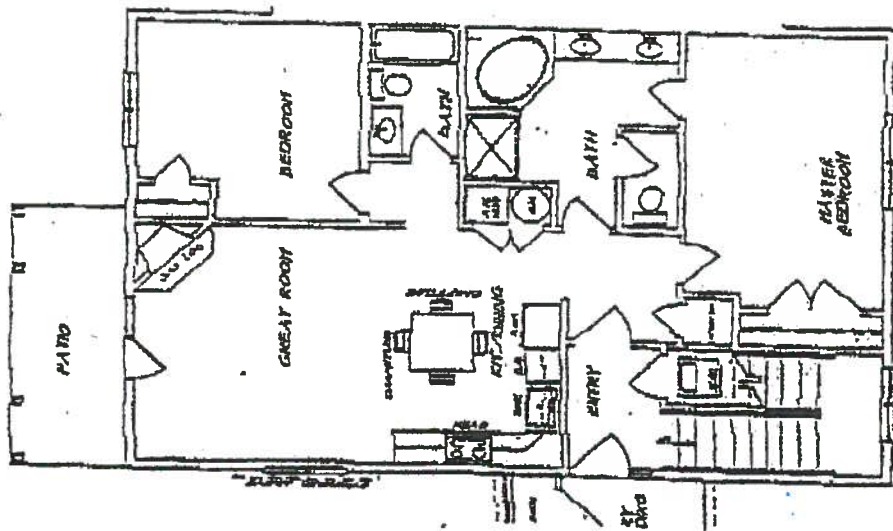

Woodstone At Massanutten, a Time-Share Project
 PHASE I
 Time-Share Unit Layout

WOODSTONE
DELUXE

EXHIBIT "B"
 Deluxe Unit (Y and N) = 1176 Square Footage per floor

First Floor

Second Floor