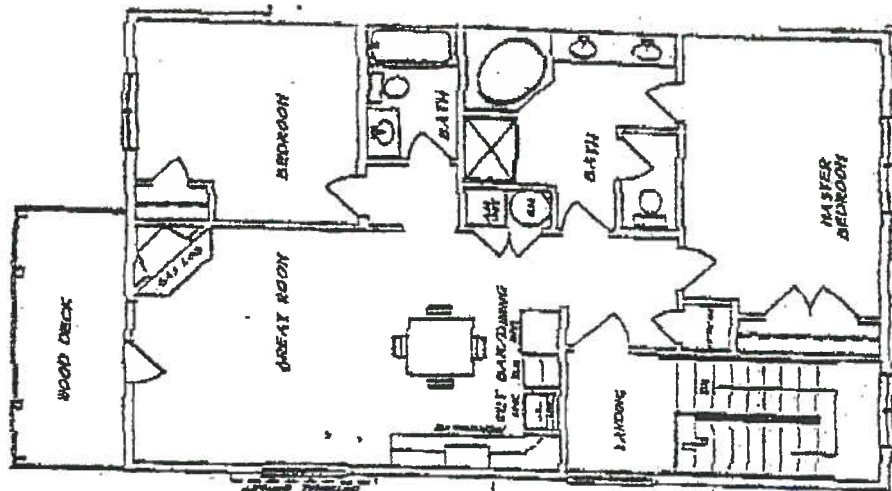

Woodstone At Massanutten, a Time-Share Project
 PHASE I
 Time-Share Unit Layout

WOODSTONE
DELUXE

EXHIBIT "B"
 Deluxe Unit (Y and N) = 1176 Square Footage per floor

First Floor

Second Floor