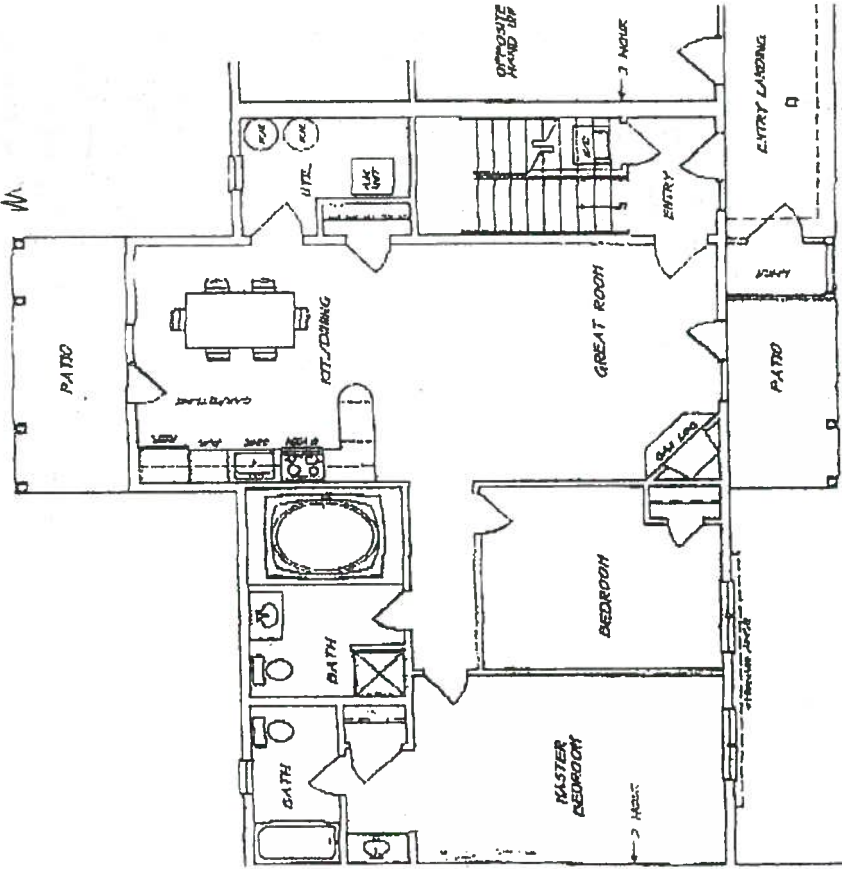

Woodstone At Massanutten, a Time-Share Project  
 PHASE I  
 Time-Share Unit Layout

**WOODSTONE**

**Luxury**

EXHIBIT "B"

Luxury Unit (F and P) = 1440 Square Footage per floor

A.R.

First Floor

Second Floor