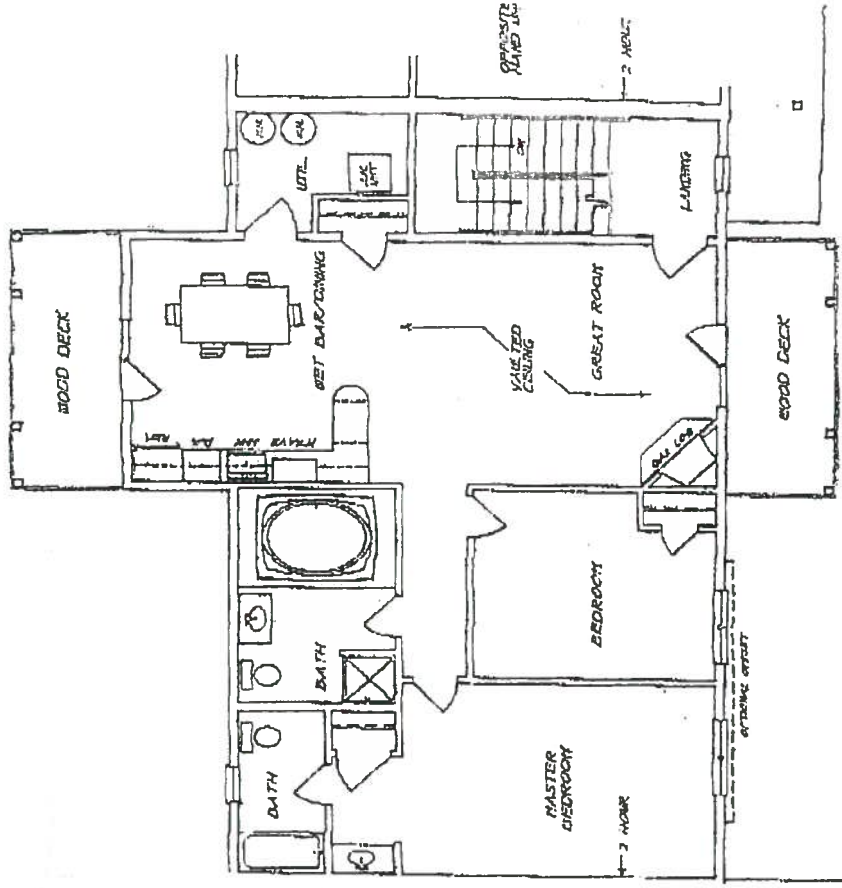

Woodstone At Massanutten, a Time-Share Project  
 PHASE I  
 Time-Share Unit Layout

**WOODSTONE**

**Luxury**

EXHIBIT "B"

Luxury Unit (F and P) = 1440 Square Footage per floor

A.R.

First Floor

Second Floor